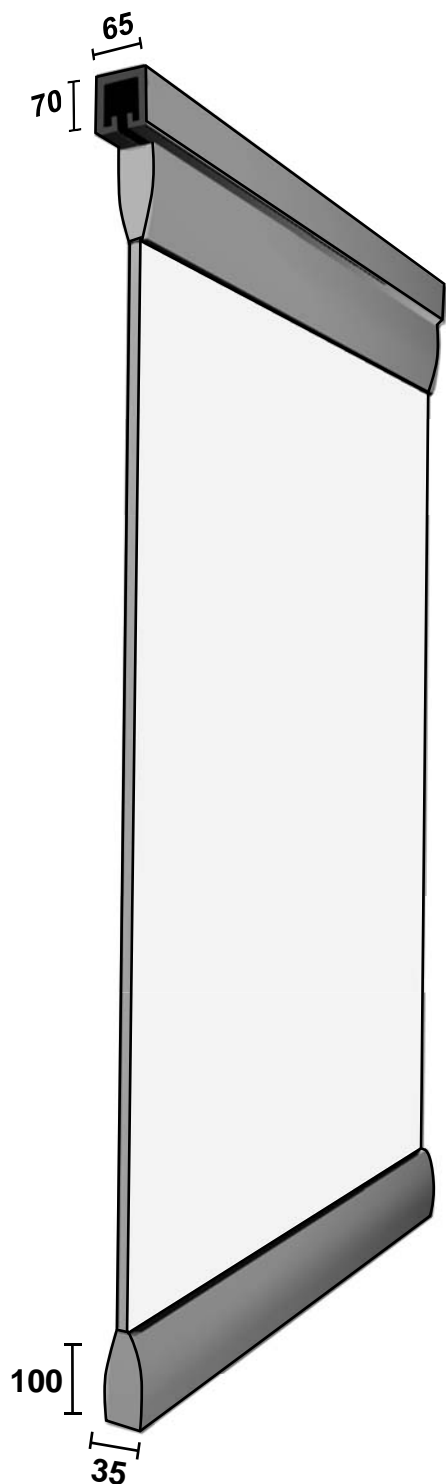

PTO - glass walls

Aluminium track

- possibility for suspended sealing installation profiles.

Aluminium frame 100 x 35 mm

Finishing

- silver anodized
- powder painting
- stainless steel covering
- brass covering
- real wood veneers
- decoral coating

Glass

- hardened safety glass 10...12 mm
- hardened+laminated 5+5 mm

Finishing:

- clear, bronze and grey
- laminate foams with colors
- sand plasting
- silk printing
- special paintings
- color foams